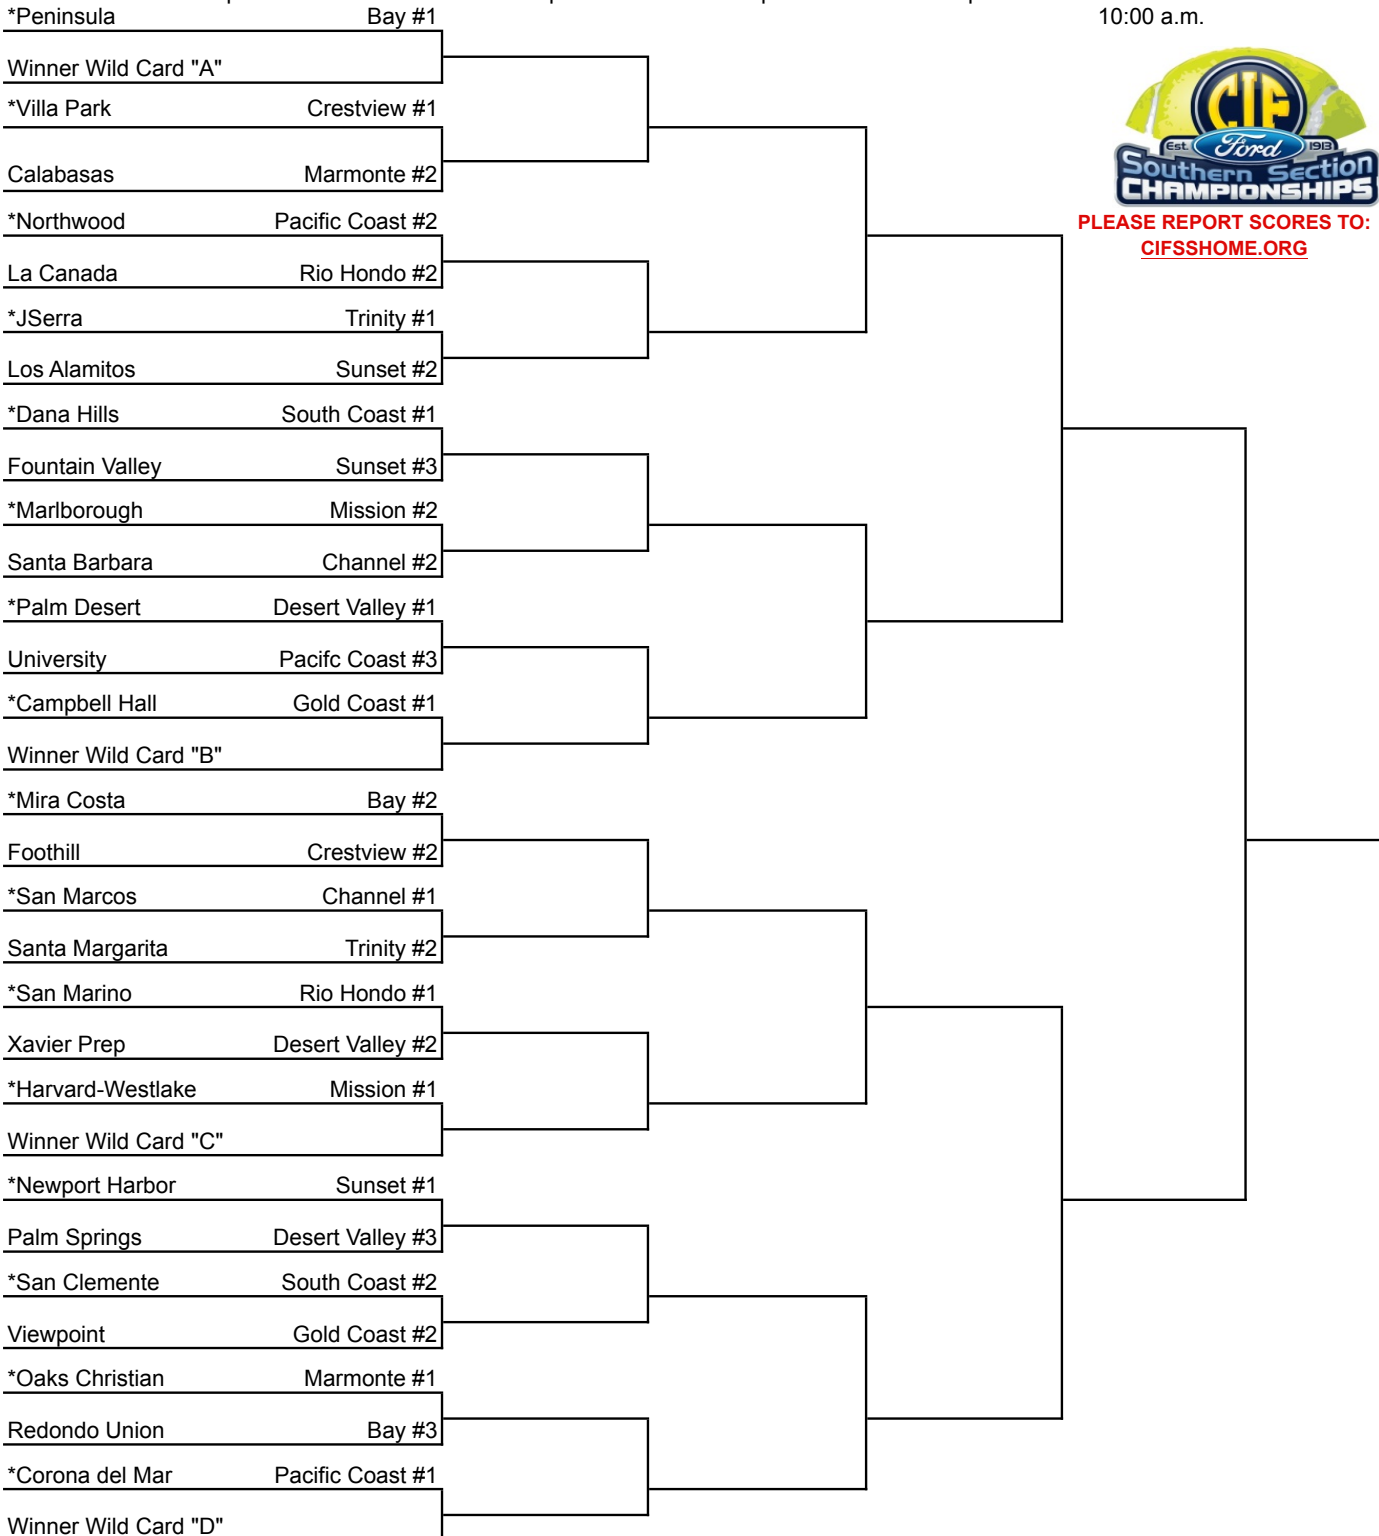

DIVISION 1 CIF-SS/FORD 2015 GIRLS TENNIS CHAMPIONSHIPS

1ST ROUND
WED., NOV. 4
2:00 p.m.

2ND ROUND
FRI., NOV. 6
2:00 p.m.

QRT FINALS
MON., NOV. 9
2:00 p.m.

SEMIFINALS
WED., NOV. 11
2:00 p.m.

FINALS
FRI., NOV. 13
Claremont Club
10:00 a.m.