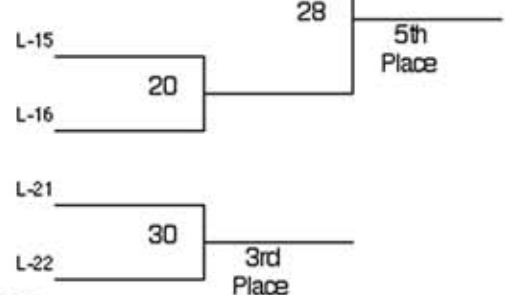

*Santa Barbara will play at home win or lose.