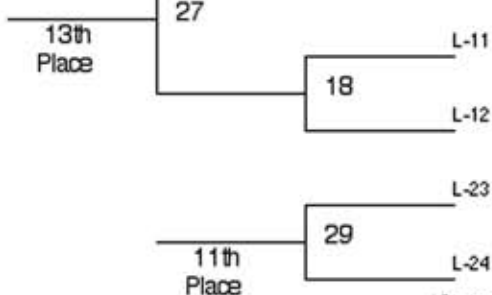

SBHS   San Marcos
9:00 19, 20   17, 18*
10:45 21, 22   23, 24*
12:30 25, 26
2:15 27, 28
4:00 29, 30
5:45 31, 32 (6:15)