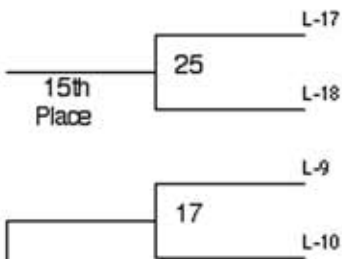

Santa Barbara/Karch Kiraly 2014 Tournament of Champions

2014
Consolation
Champion

2014
Tournament
Champion

Playing Times Friday

SBHS San Marcos
11:00 1, 2
12:45 3, 4
2:30 5, 6
4:15 7, 8
6:00 13, 14 9, 10*
7:45 15, 16 11, 12*