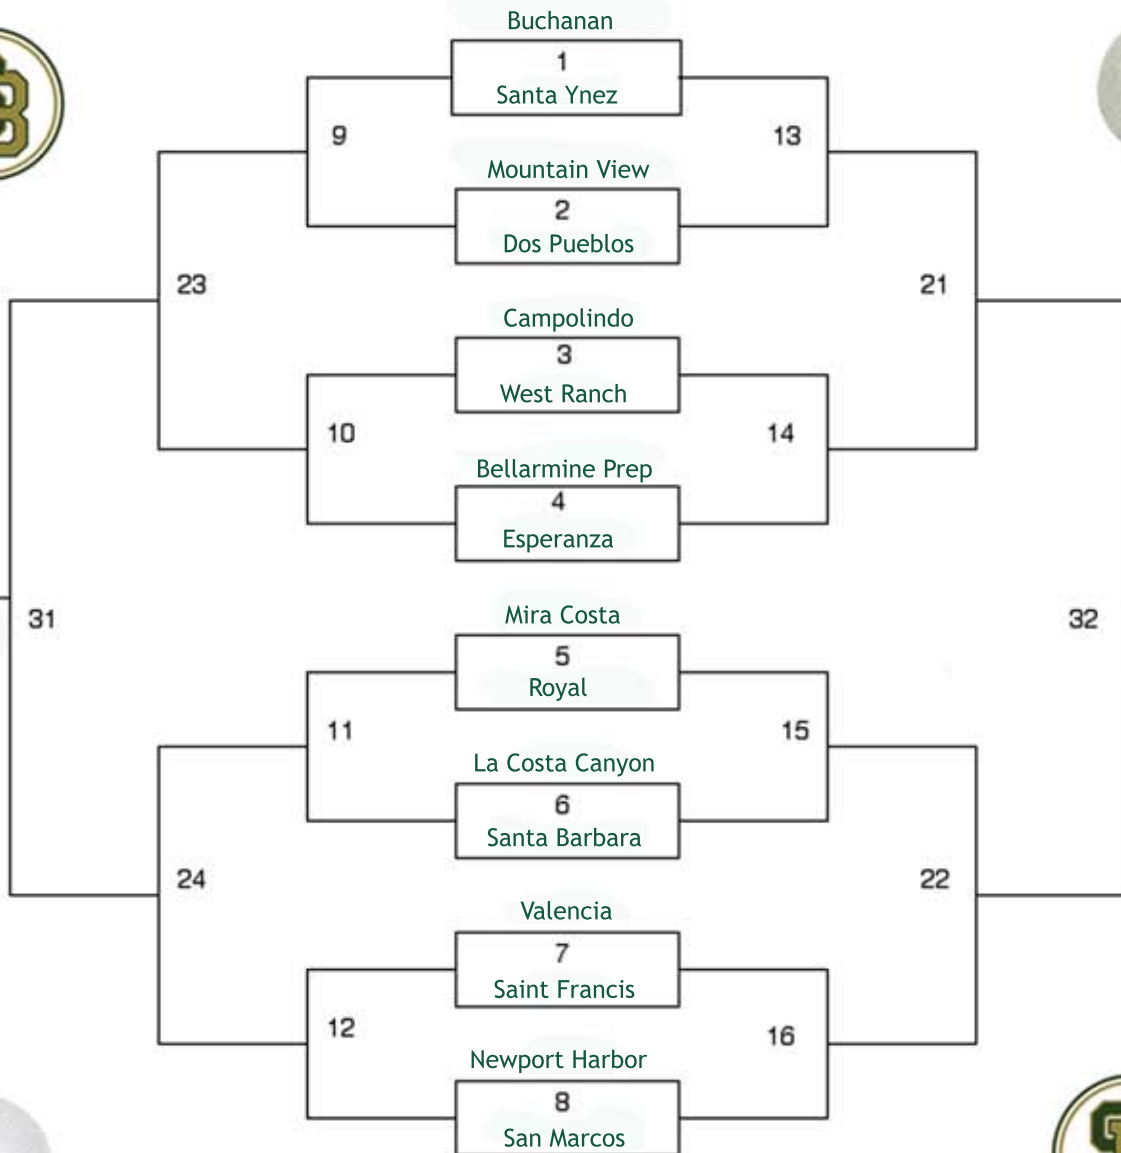

Santa Barbara/Karch Kiraly 2014 Tournament of Champions

2014
Consolation
Champion

2014
Tournament
Champion

Playing Times Friday

SBHS San Marcos
11:00 1, 2
12:45 3, 4
2:30 5, 6
4:15 7, 8
6:00 13, 14 9, 10*
7:45 15, 16 11, 12*

Playing Times Saturday

SBHS San Marcos
9:00 19, 20 17, 18*
10:45 21, 22 23, 24*
12:30 25, 26
2:15 27, 28
4:00 29, 30
5:45 31, 32 (6:15)

*Santa Barbara will play at home win or lose.