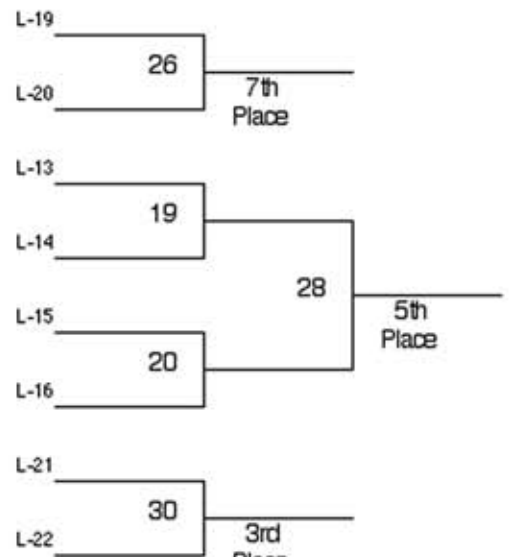

# Santa Barbara/Karch Kiraly 2013 Tournament of Champions

## Playing Times Friday

SBHS	San Marcos
11:00	1, 2
12:45	3, 4
2:30	5, 6
4:15	7, 8
6:00	13, 14
7:45	15, 16