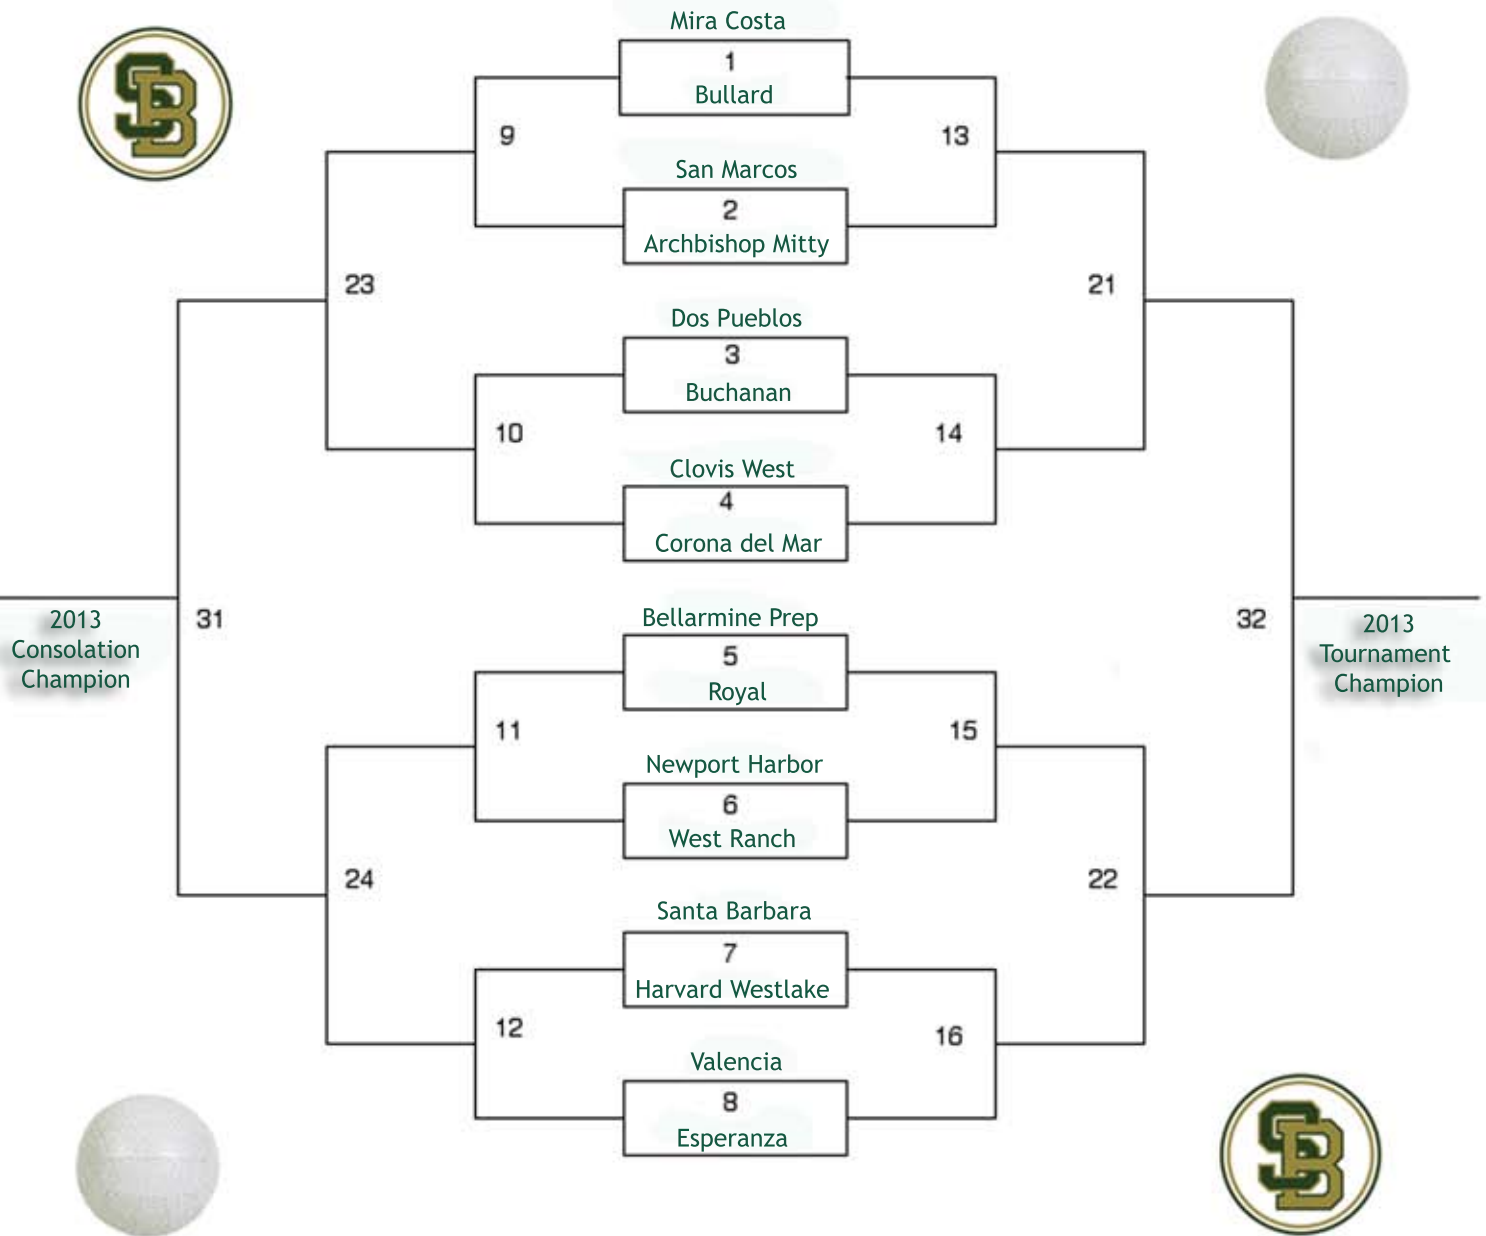

# Santa Barbara/Karch Kiraly 2013 Tournament of Champions

## Playing Times Friday

SBHS	San Marcos
11:00	1, 2
12:45	3, 4
2:30	5, 6
4:15	7, 8
6:00	13, 14
7:45	15, 16