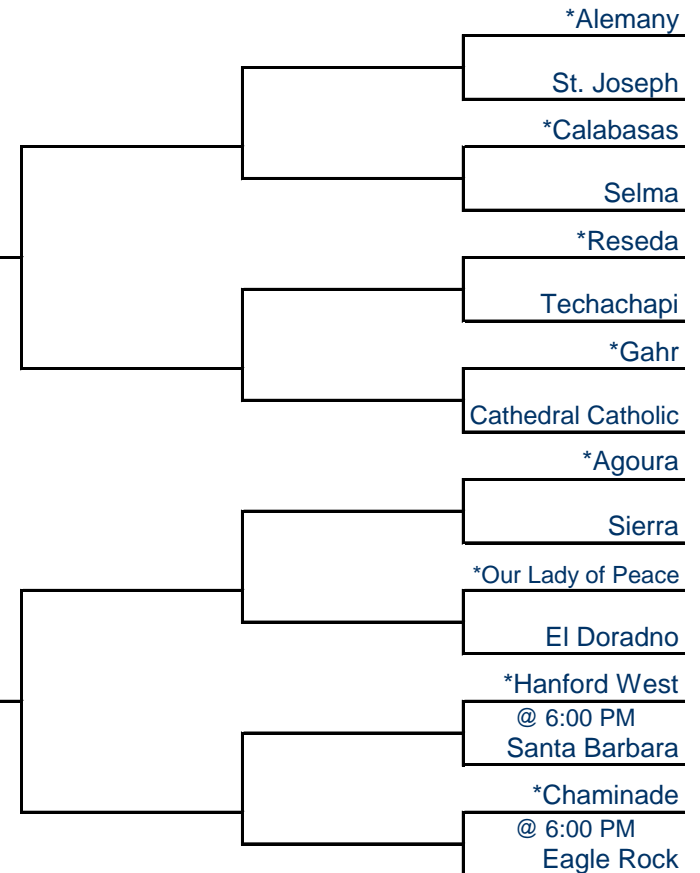

2ND ROUND
SAT MAR 9
7:00 P.M.
Home Sites

1ST ROUND
WED MAR 6
7:00 P.M.
Home Sites

Northern California Bracket

North Champion

CIF CHAMPION

South Champion

PRESENTED BY
FARMERS

Southern California Bracket