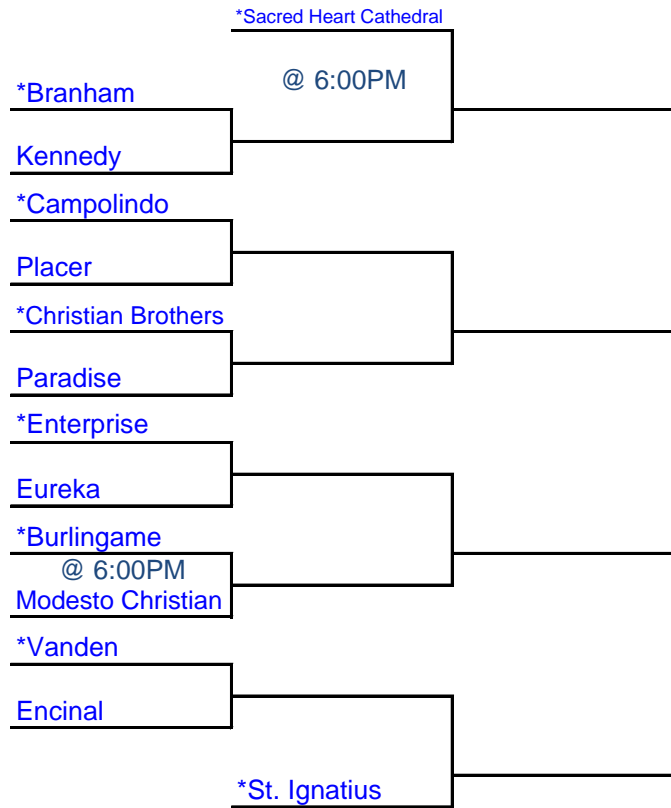

REG. FINALS
SAT MAR 16
6:00 P.M.
American Canyon HS
American Canyon, CA

STATE FINALS
FRI MAR 22
2:00 P.M.
Sleep Train
Arena

REG. FINALS
SAT MAR 16
6:00 P.M.
Colony HS
Ontario, CA

REG. SEMI-FINALS
TUE MAR 12
7:00 P.M.
Home Sites

2ND ROUND
SAT MAR 9
7:00 P.M.
Home Sites

1ST ROUND
WED MAR 6
7:00 P.M.
Home Sites

Northern California Bracket

North Champion

CIF CHAMPION

South Champion

PRESENTED BY
FARMERS

Southern California Bracket