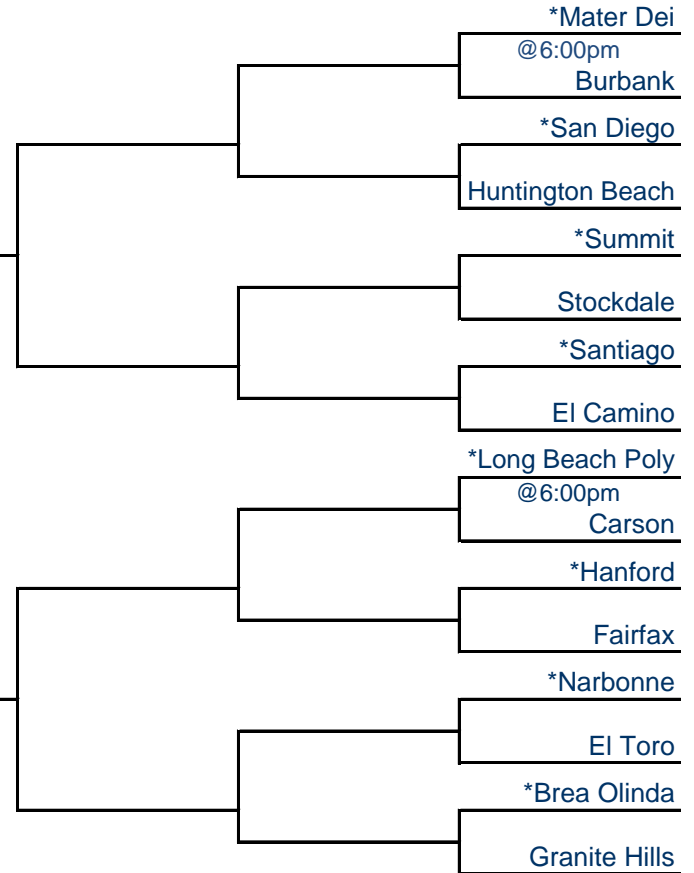

Northern California Bracket

North Champion

CIF CHAMPION

South Champion

PRESENTED BY FARMERS

Southern California Bracket

Games on Time Warner Cable will be noted with "TWC"

*Denotes Home Team / Host Priority Number will determine host starting in 2nd Round
Number in parentheses denotes seeded teams