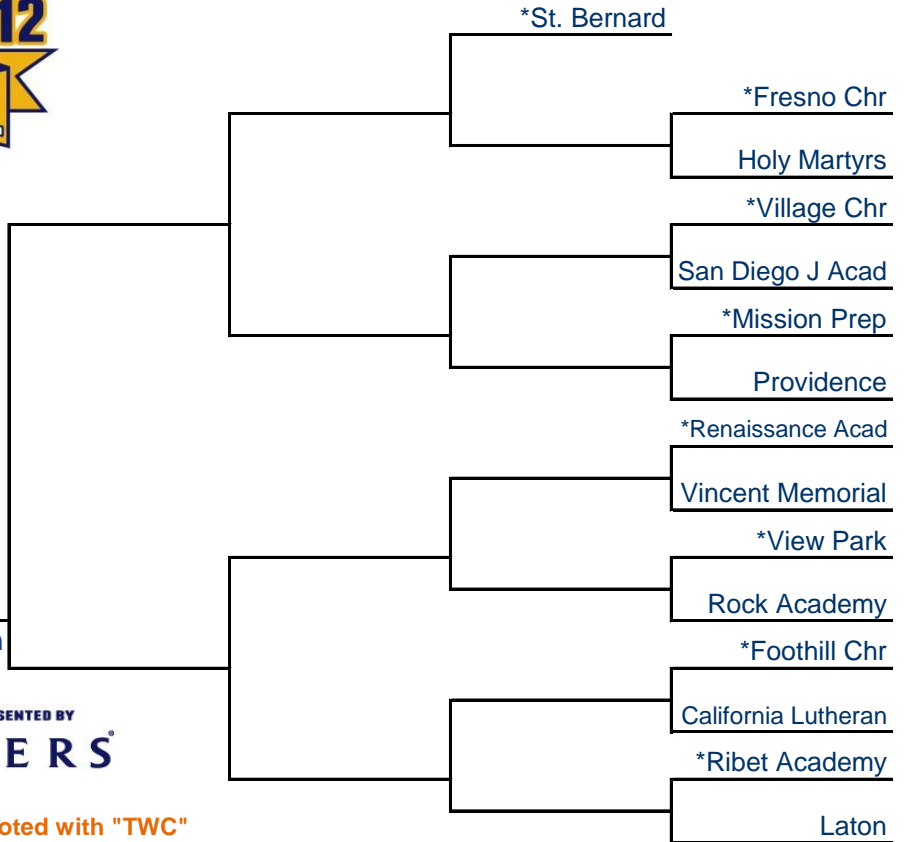

2ND ROUND
SAT MAR 10
7:00 P.M.
Home Sites

1ST ROUND
WED MAR 7
7:00 P.M.
Home Sites

Northern California Bracket

Southern California Bracket

Games on Time Warner Cable will be noted with "TWC"

*Denotes Home Team / Host Priority Number will determine host starting in 2nd Round
 Number in parentheses denotes seeded teams