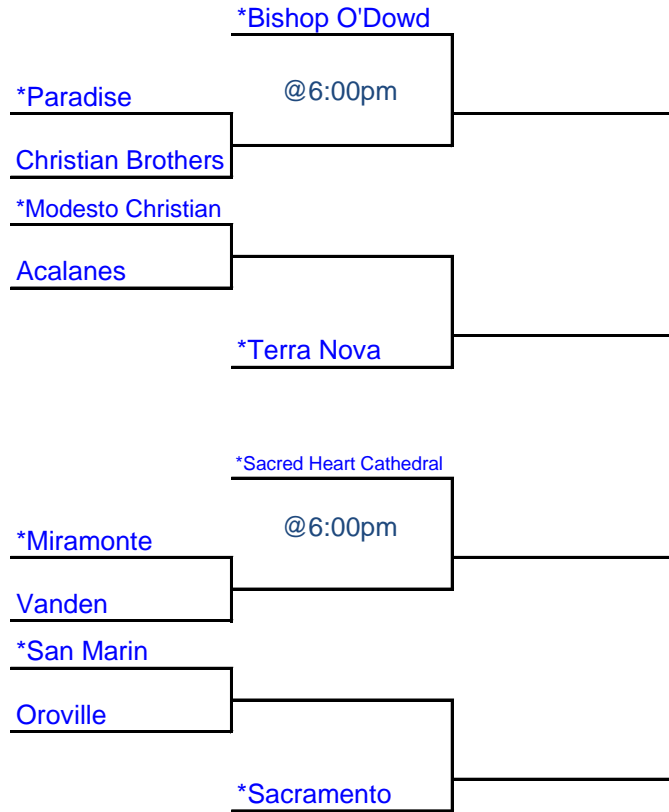

2ND ROUND
SAT MAR 10
7:00 P.M.
Home Sites

1ST ROUND
WED MAR 7
7:00 P.M.
Home Sites

Northern California Bracket

North Champion

CIF CHAMPION

South Champion

PRESENTED BY
FARMERS

Southern California Bracket