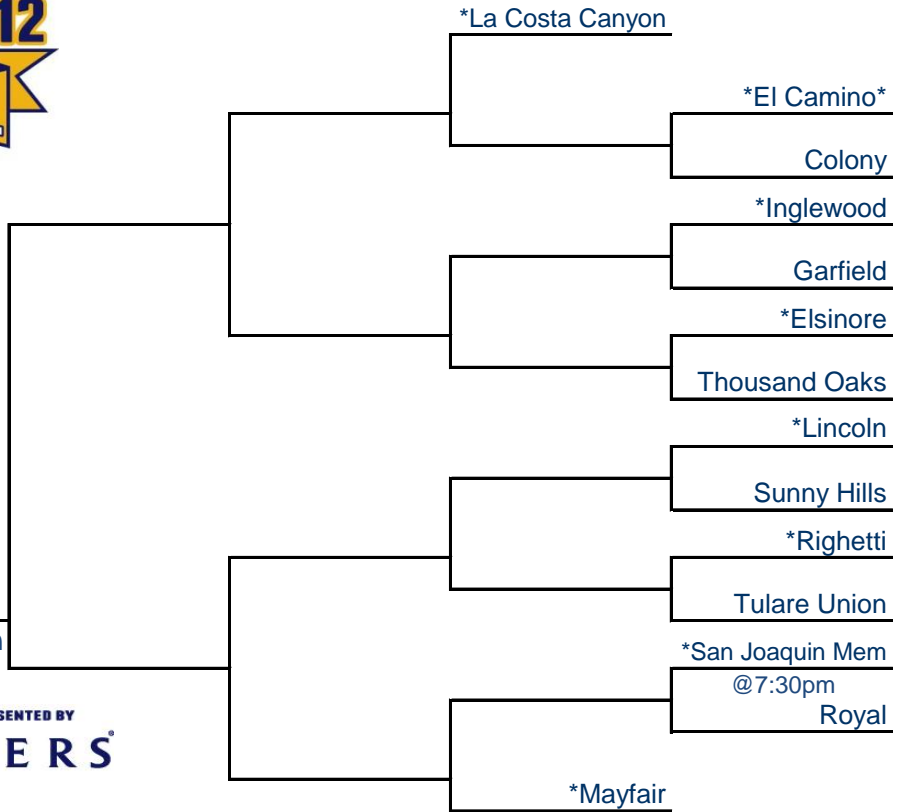

2ND ROUND
SAT MAR 10
7:00 P.M.
Home Sites

1ST ROUND
WED MAR 7
7:00 P.M.
Home Sites

Northern California Bracket

Southern California Bracket

PRESENTED BY
FARMERS

Games on Time Warner Cable will be noted with "TWC"