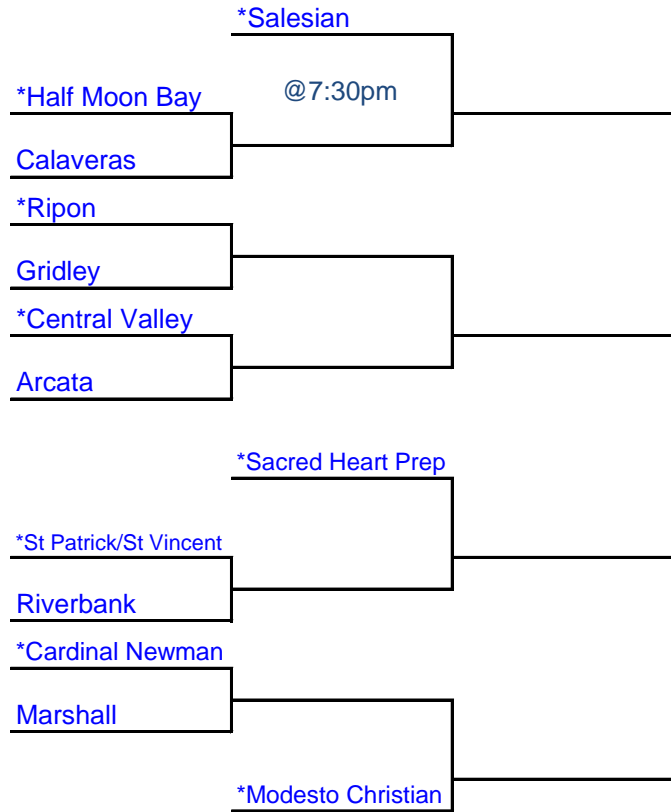

2012 CIF STATE BOYS DIVISION IV BASKETBALL CHAMPIONSHIPS PRESENTED BY FARMERS

1ST ROUND	2ND ROUND	REG. SEMI-FINALS	REG. FINALS	STATE FINALS	REG. FINALS	REG. SEMI-FINALS	2ND ROUND	1ST ROUND
WED MAR 7 7:00 P.M.	SAT MAR 10 7:00 P.M.	TUE MAR 13 7:00 P.M.	SAT MAR 17 7:00 P.M.	FRI MAR 23 1:30 P.M.	SAT MAR 17 7:00 P.M.	TUE MAR 13 7:00 P.M.	SAT MAR 10 7:00 P.M.	WED MAR 7 7:00 P.M.
Home Sites	Home Sites	Home Sites	Folsom HS Folsom, CA	Power Balance Pavilion	Colony HS Ontario, CA	Home Sites	Home Sites	Home Sites

Northern California Bracket

North Champion

CIF CHAMPION

South Champion

PRESENTED BY
FARMERS