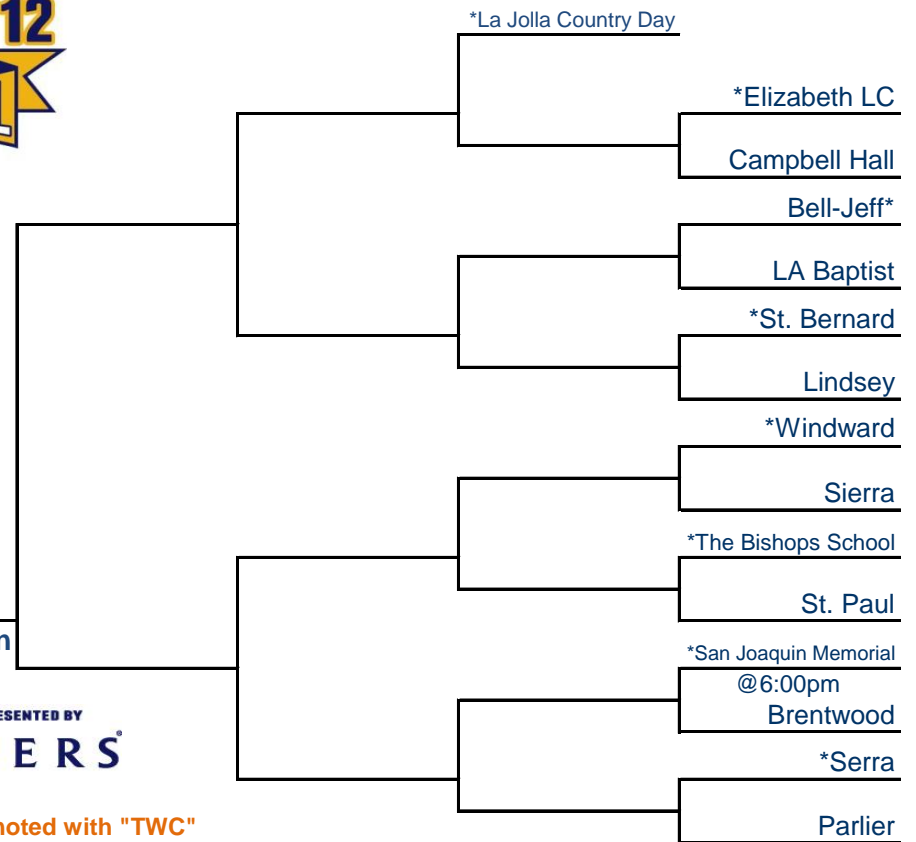

2ND ROUND
SAT MAR 10
7:00 P.M.
Home Sites

1ST ROUND
WED MAR 7
7:00 P.M.
Home Sites

Northern California Bracket

North Champion

CIF CHAMPION

South Champion

PRESENTED BY
FARMERS

Southern California Bracket