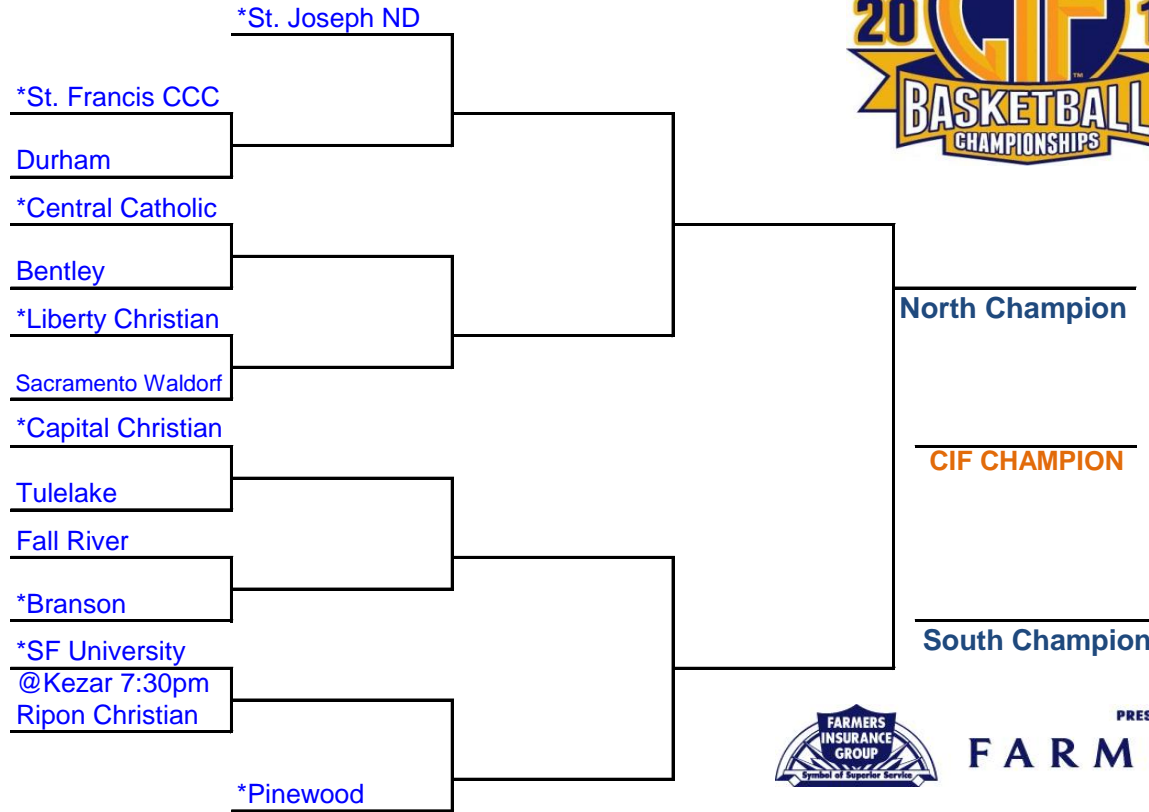

2ND ROUND
SAT MAR 10
7:00 P.M.
Home Sites

1ST ROUND
WED MAR 7
7:00 P.M.
Home Sites

Northern California Bracket

Southern California Bracket

Games on Time Warner Cable will be noted with "TWC"

*Denotes Home Team / Host Priority Number will determine host starting in 2nd Round
 Number in parentheses denotes seeded teams