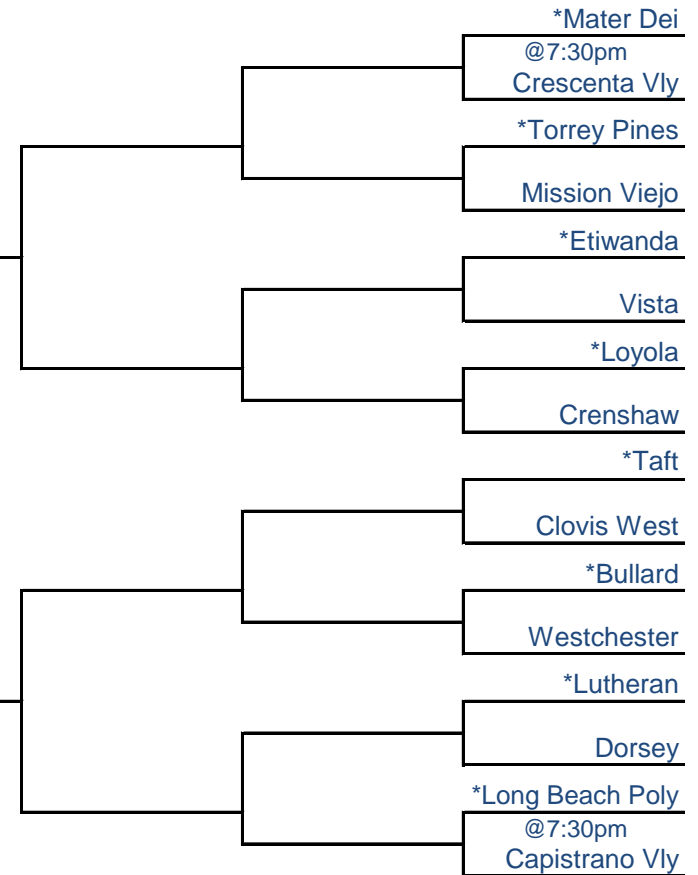

2ND ROUND
SAT MAR 10
7:00 P.M.
Home Sites

1ST ROUND
WED MAR 7
7:00 P.M.
Home Sites

Northern California Bracket

North Champion

CIF CHAMPION

South Champion

PRESENTED BY
FARMERS

Southern California Bracket

Games on Time Warner Cable will be noted with "TWC"

*Denotes Home Team / Host Priority Number will determine host starting in 2nd Round
Number in parentheses denotes seeded teams

North Host Priority

- 1 De La Salle, Concord (NCS) 27-2
- 2 Sheldon, Sacramento (SJS) 26-5
- 3 McClymonds, Oakland (OS) 18-10
- 4 Jesuit, Carmichael (SJS) 25-6
- 5 Bellarmine, San Jose (CCS) 18-11
- 6 Deer Valley, Antioch (NCS) 27-8
- 7 Piedmont Hills, San Jose (CCS) 27-3
- 8 Pleasant Grove, Elk Grove (SJS) 23-6
- 9 Castlemont, Oakland (OS) 14-9
- 10 Freedom, Oakley (NCS) 21-7
- 11 Bethel, Vallejo (SJS) 23-7
- 12 Castro Valley (NCS) 21-7