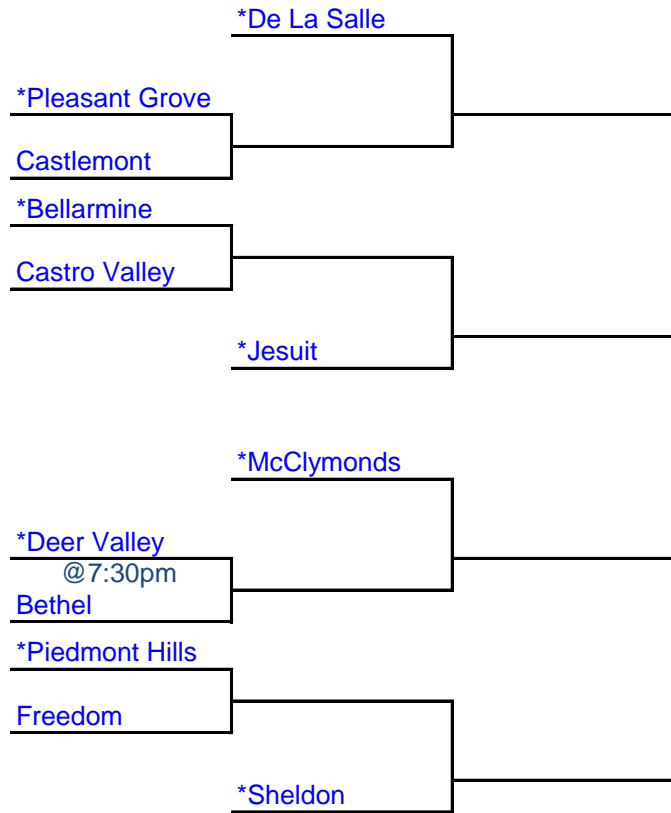

2ND ROUND
SAT MAR 10
7:00 P.M.
Home Sites

1ST ROUND
WED MAR 7
7:00 P.M.
Home Sites

Northern California Bracket

North Champion

CIF CHAMPION

South Champion

PRESENTED BY
FARMERS

Southern California Bracket

Games on Time Warner Cable will be noted with "TWC"

*Denotes Home Team / Host Priority Number will determine host starting in 2nd Round
Number in parentheses denotes seeded teams

North Host Priority

- 1 De La Salle, Concord (NCS) 27-2
- 2 Sheldon, Sacramento (SJS) 26-5
- 3 McClymonds, Oakland (OS) 18-10
- 4 Jesuit, Carmichael (SJS) 25-6
- 5 Bellarmine, San Jose (CCS) 18-11
- 6 Deer Valley, Antioch (NCS) 27-8
- 7 Piedmont Hills, San Jose (CCS) 27-3
- 8 Pleasant Grove, Elk Grove (SJS) 23-6
- 9 Castlemont, Oakland (OS) 14-9
- 10 Freedom, Oakley (NCS) 21-7
- 11 Bethel, Vallejo (SJS) 23-7
- 12 Castro Valley (NCS) 21-7