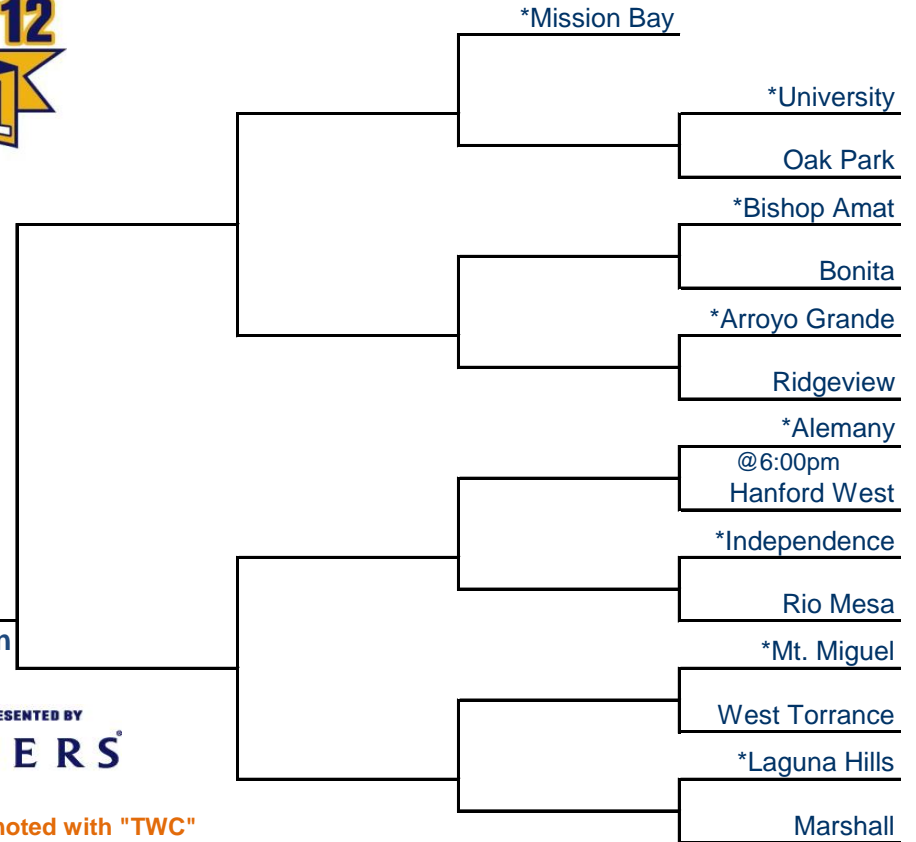

2ND ROUND
SAT MAR 10
7:00 P.M.
Home Sites

1ST ROUND
WED MAR 7
7:00 P.M.
Home Sites

Northern California Bracket

North Champion

CIF CHAMPION

South Champion

PRESENTED BY
FARMERS

Southern California Bracket