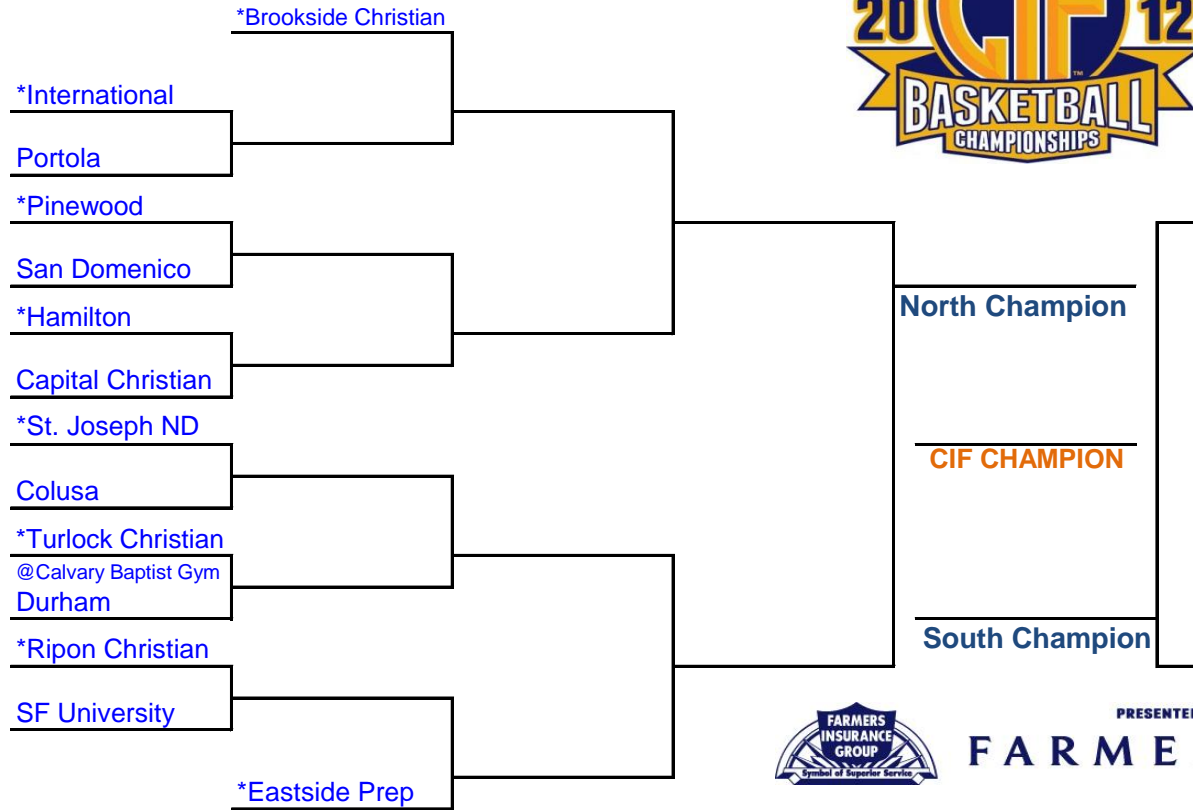

2012 CIF STATE GIRLS DIVISION V BASKETBALL CHAMPIONSHIPS PRESENTED BY FARMERS

1ST ROUND	2ND ROUND	REG. SEMI-FINALS	REG. FINALS	STATE FINALS	REG. FINALS	REG. SEMI-FINALS	2ND ROUND	1ST ROUND
WED MAR 7 7:00 P.M.	SAT MAR 10 7:00 P.M.	TUE MAR 13 7:00 P.M.	SAT MAR 17 1:00 P.M.	SAT MAR 24 9:30 A.M.	SAT MAR 17 1:00 P.M.	TUE MAR 13 7:00 P.M.	SAT MAR 10 7:00 P.M.	WED MAR 7 7:00 P.M.
Home Sites	Home Sites	Home Sites	Folsom HS Folsom, CA	Power Balance Pavilion	Colony HS Ontario, CA	Home Sites	Home Sites	Home Sites

Northern California Bracket