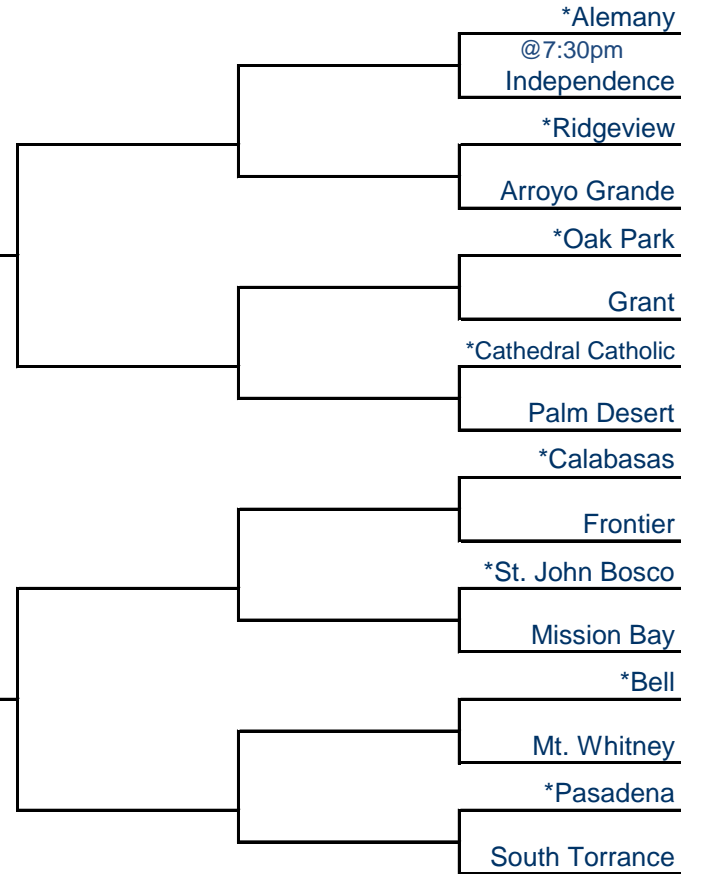

Northern California Bracket

North Champion

CIF CHAMPION

South Champion

PRESENTED BY FARMERS

Southern California Bracket

Games on Time Warner Cable will be noted with "TWC"

*Denotes Home Team / Host Priority Number will determine host starting in 2nd Round
Number in parentheses denotes seeded teams