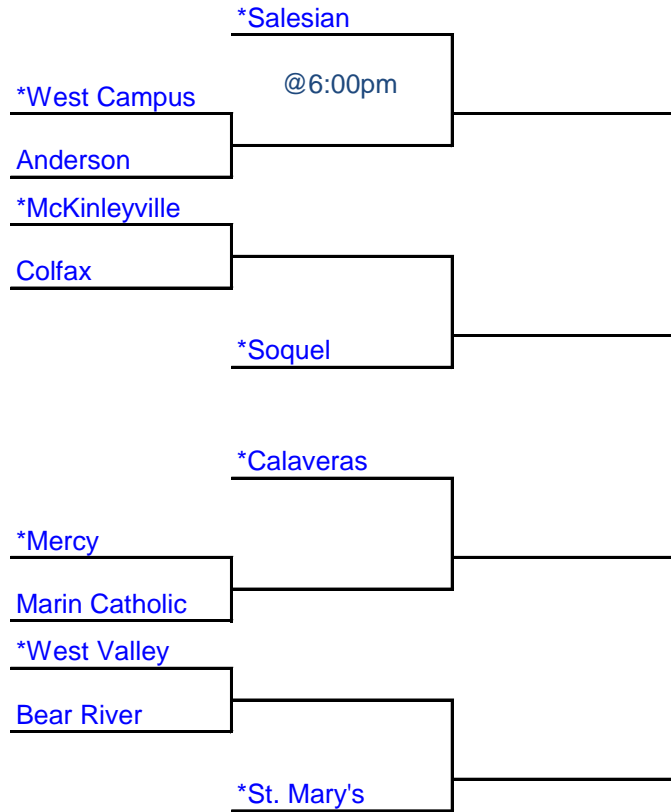

2ND ROUND
SAT MAR 10
7:00 P.M.
Home Sites

1ST ROUND
WED MAR 7
7:00 P.M.
Home Sites

Northern California Bracket

North Champion

CIF CHAMPION

South Champion

PRESENTED BY
FARMERS

Southern California Bracket