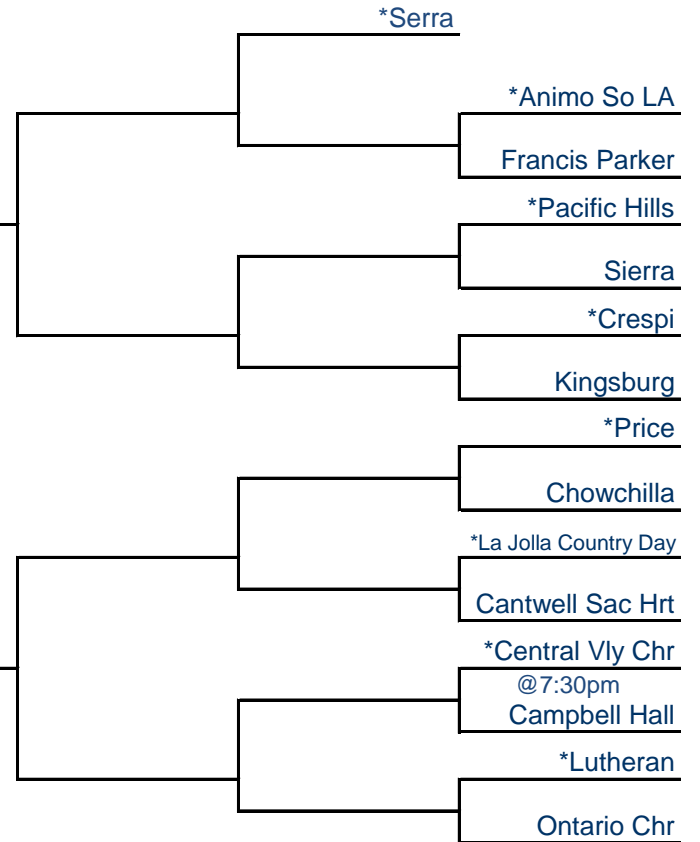

Northern California Bracket

North Champion

CIF CHAMPION

South Champion

PRESENTED BY
FARMERS

Southern California Bracket

Games on Time Warner Cable will be noted with "TWC"

*Denotes Home Team / Host Priority Number will determine host starting in 2nd Round
Number in parentheses denotes seeded teams