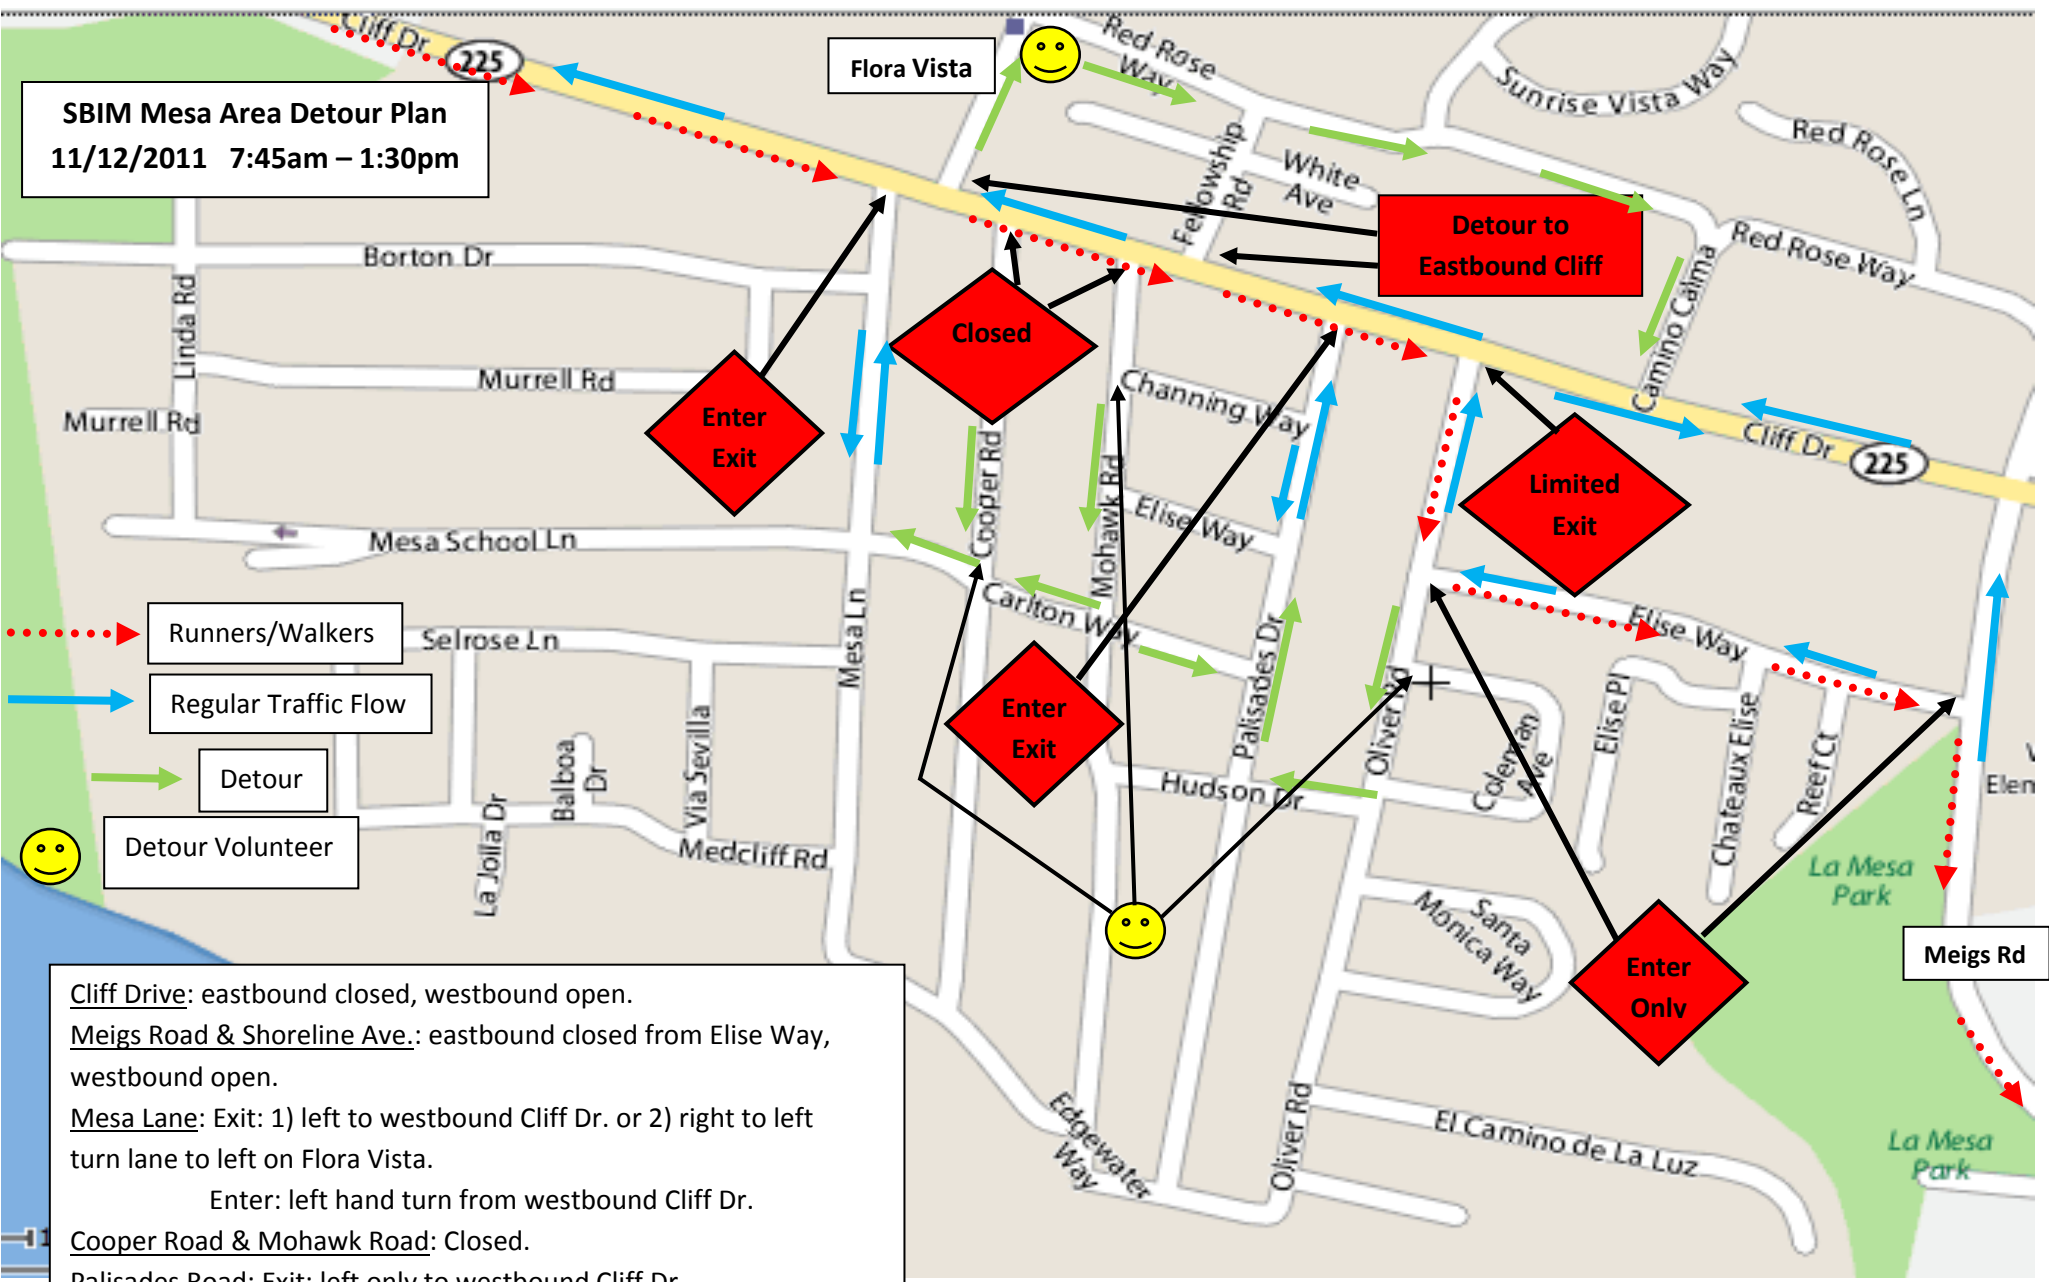

**SBIM Mesa Area Detour Plan**  
**11/12/2011 7:45am – 1:30pm**

Cliff Drive: eastbound closed, westbound open.  
Meigs Road & Shoreline Ave.: eastbound closed from Elise Way, westbound open.  
Mesa Lane: Exit: 1) left to westbound Cliff Dr. or 2) right to left turn lane to left on Flora Vista.  
 Enter: left hand turn from westbound Cliff Dr.  
Cooper Road & Mohawk Road: Closed.  
Palisades Road: Exit: left only to westbound Cliff Dr.  
 Enter: from westbound Cliff Dr.  
Oliver Road & Cliff Drive: limited exit for traffic on east side of Oliver and north side of Elise Way.  
Oliver Rd. & Elise Way: enter southbound Oliver from westbound Elise Way.  
Oliver Road (south of Elise Way): follow detour and exit on Palisades.

The Santa Barbara Police Department will direct traffic. Course monitors will assist in the safety of runners/walkers and residents. Be aware that unforeseen circumstances might temporarily dictate a change to the plans.