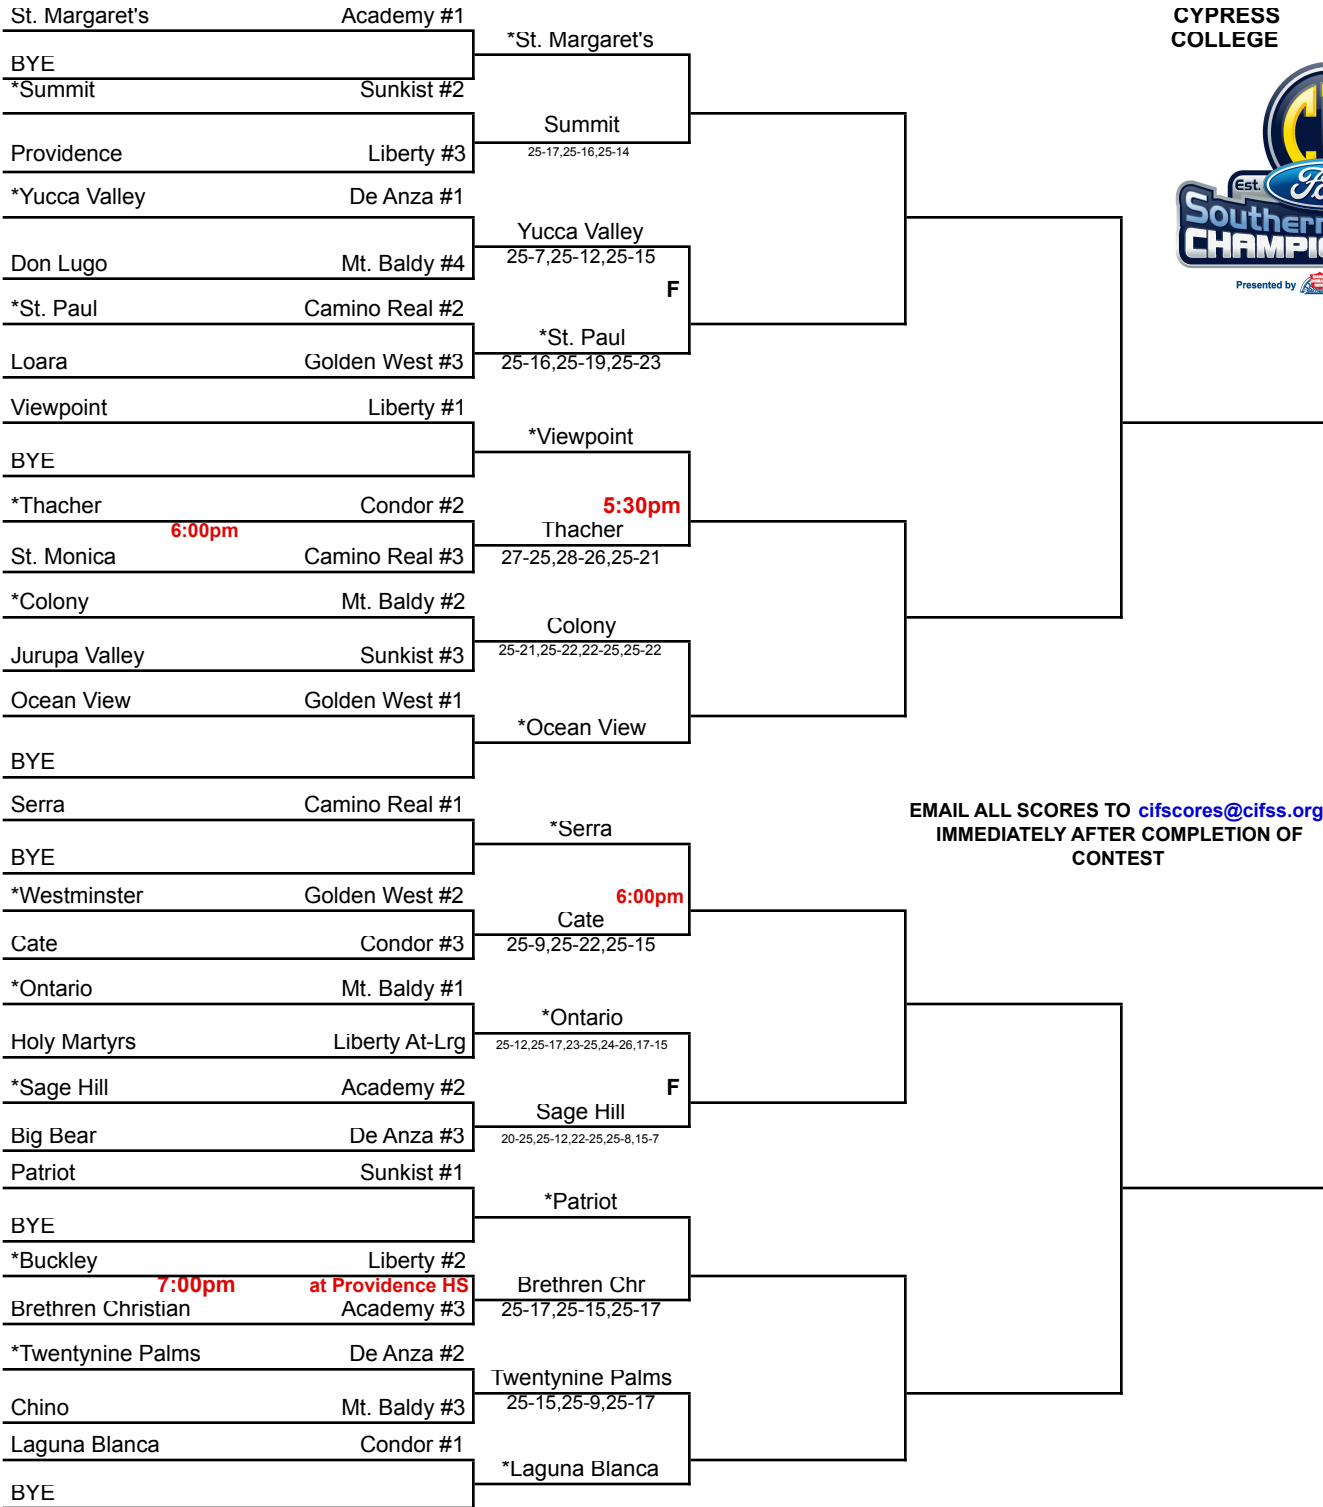

2010 DIVISION 4AA CIF-SS/FORD GIRLS VOLLEYBALL CHAMPIONSHIPS, presented by Farmers

1ST ROUND
TUES., NOV. 9

2ND ROUND
THURS., NOV. 11

QTR FINALS
SAT., NOV. 13

SEMI-FINALS
TUES., NOV. 16

FINALS
FRI.-SAT.
NOV. 19-20
CYPRESS
COLLEGE