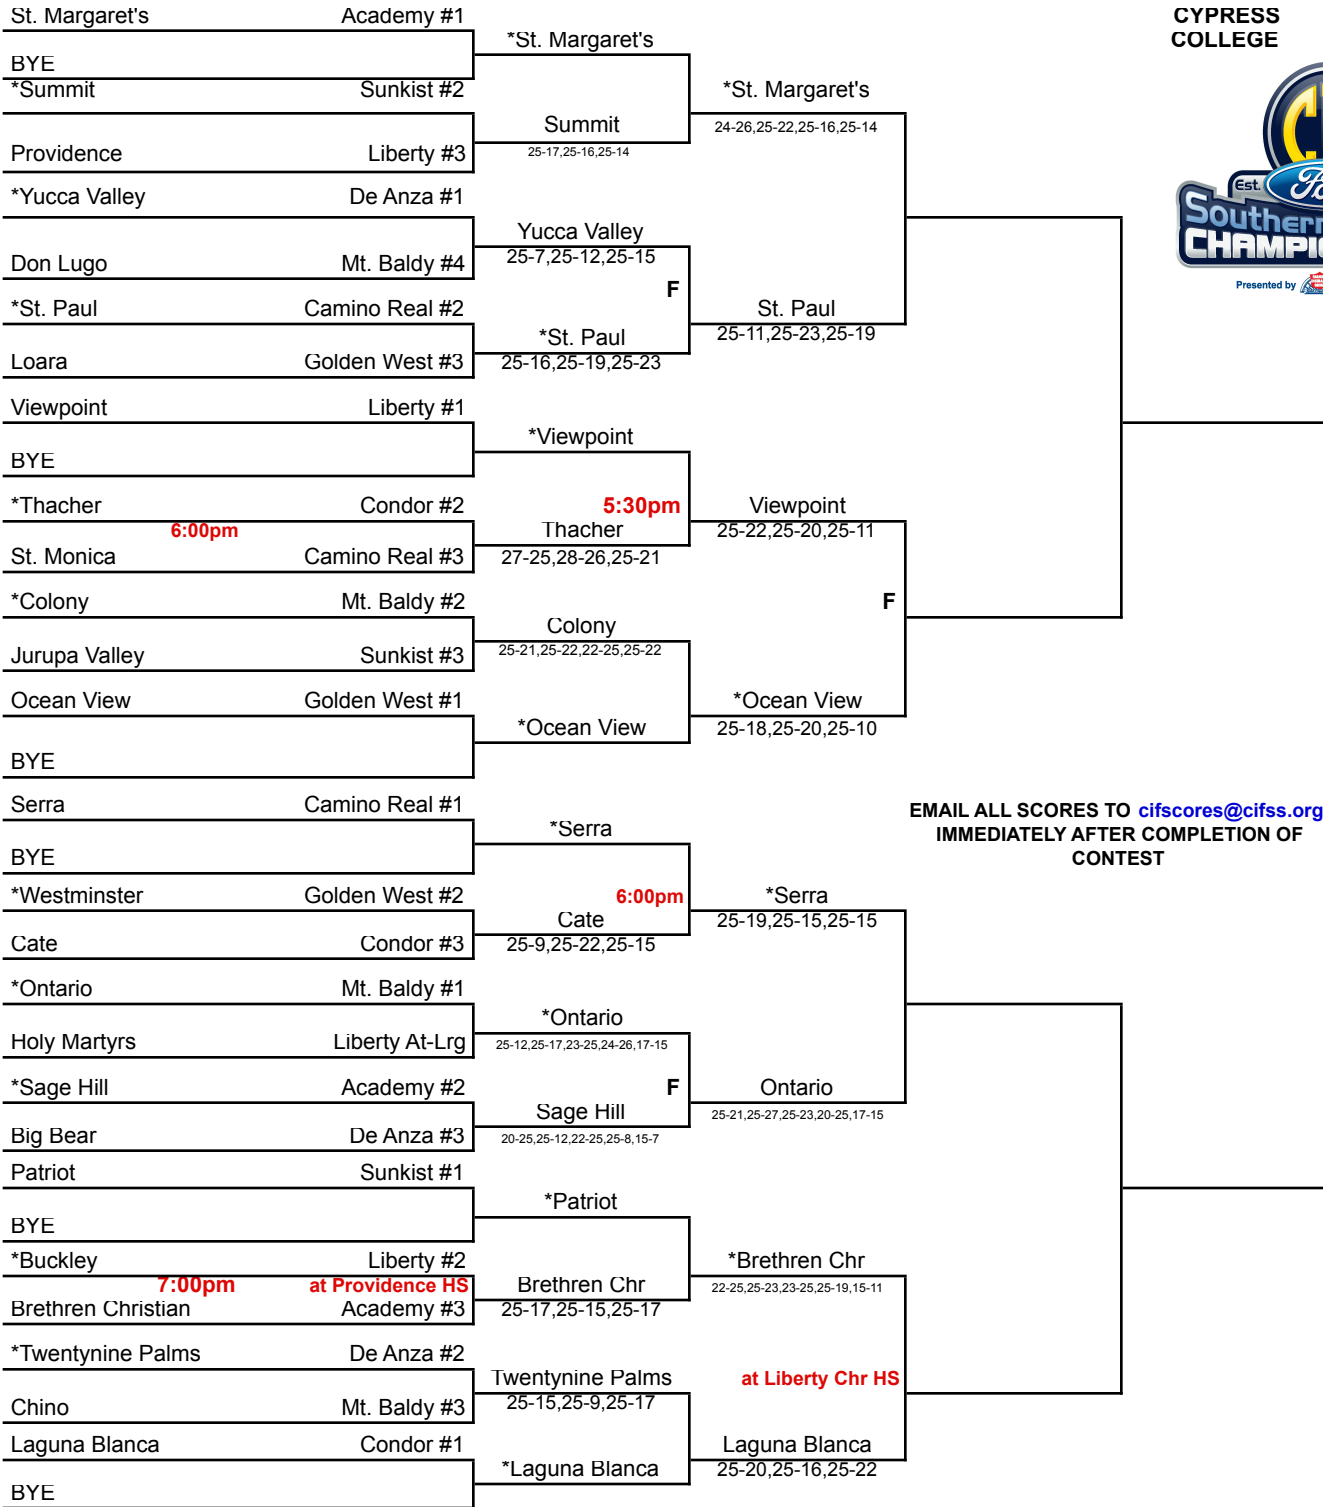

2010 DIVISION 4AA CIF-SS/FORD GIRLS VOLLEYBALL CHAMPIONSHIPS, presented by Farmers

1ST ROUND
TUES., NOV. 9

2ND ROUND
THURS., NOV. 11

QTR FINALS
SAT., NOV. 13

SEMI-FINALS
TUES., NOV. 16

FINALS
FRI.-SAT.
NOV. 19-20
CYPRESS
COLLEGE