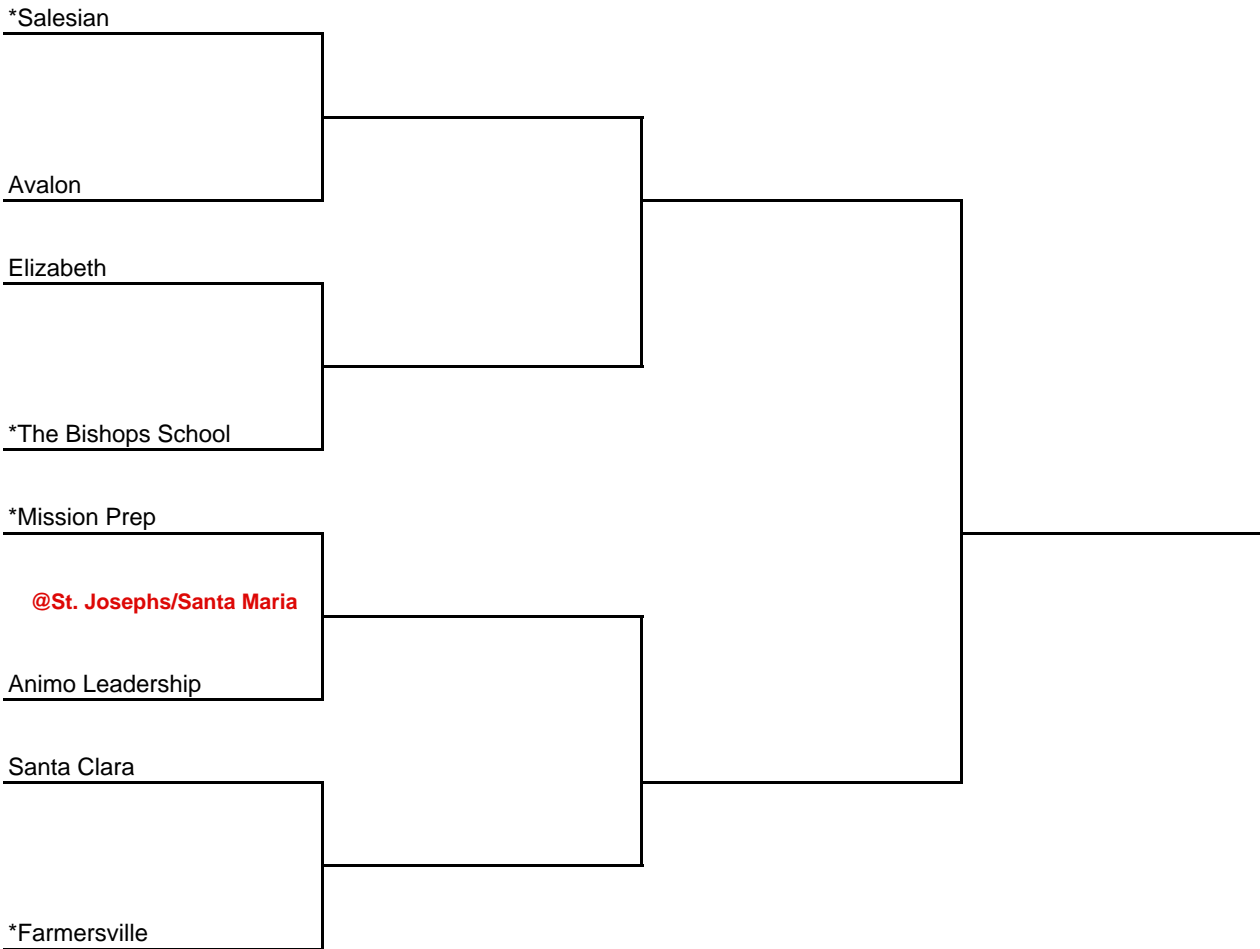

www.cifstate.org

2010 CIF SOUTHERN CALIFORNIA
REGIONAL SOCCER CHAMPIONSHIPS
BOYS DIVISION III

ROUND I
Monday, March 8, 2010
Home Sites, 4:00pm

REGIONAL SEMIFINALS
Wednesday, March 10, 2010
Home Sites, 4:00pm

REGIONAL FINALS
Friday, March 12, 2010
Warren High School, 7:30pm

Seeded Teams

1 Salesian, Los Angeles (SS) 20-5-2	5 Elizabeth LC, Cudahy (LAS) 9-6-4
2 Farmersville (CS) 27-1-3	6 Animo Leadership, Inglewood (SS) 24-6-2
3 Mission Prep, San Luis Obispo (CS) 23-0	7 Santa Clara, Oxnard (SS) 16-7-1
4 The Bishops School, La Jolla (SDS) 14-1-7	8 Avalon (SS) 23-2

* Indicates host school.

Round I and Regional Semifinal games to be played at 4:00pm, unless otherwise noted.

Host school is determined by seeding in all rounds.