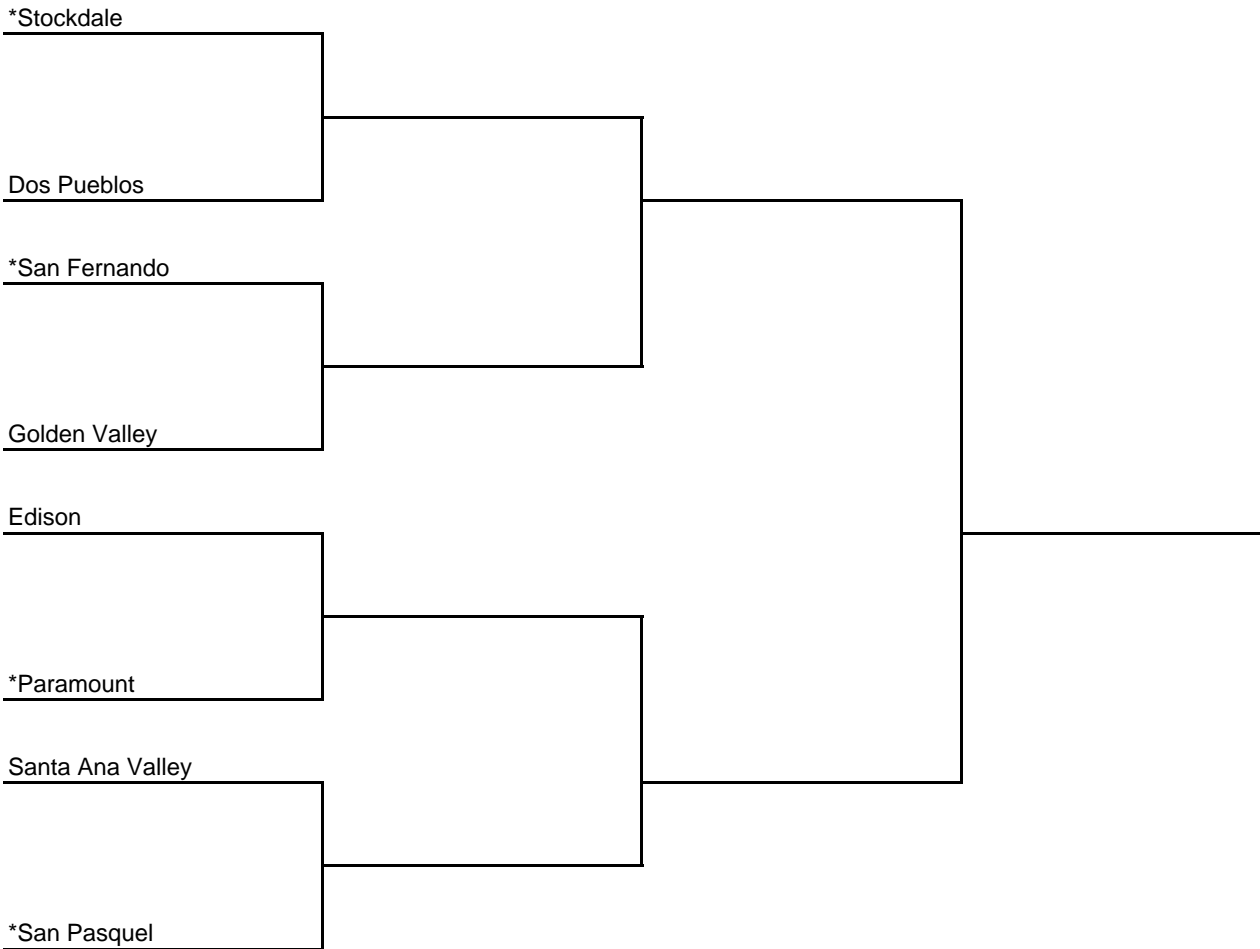

REGIONAL FINALS
Saturday, March 13, 2010
Warren High School, 6:00pm

Seeded Teams

- | | |
|---------------------------------------|---|
| 1 Stockdale, Bakersfield (CS) 13-5-5 | 5 Golden Valley, Bakersfield (CS) 26-2-1 |
| 2 San Pasquel, Escondido (SDS) 15-3-3 | 6 Edison, Huntington Beach (SS) 22-5-2 |
| 3 Paramount (SS) 24-6-3 | 7 Santa Ana Valley, Santa Ana (SS) 28-3-4 |
| 4 San Fernando (LAS) 19-2-2 | 8 Dos Pueblos, Goleta (SS) 15-6-7 |